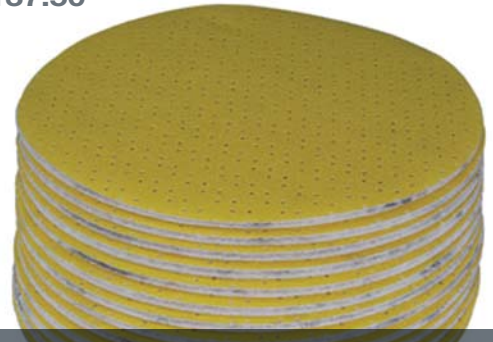

\$22.66 p/length

**NuLine™**

14mm – 4200mm x 175mm – Square profile

\$137.50

**Sanding Pads**

FLEX Top Quality European Velcro Sanding Discs  
Available in 120/150/180/220 GRIT

**CurveBoard™**

Coming Soon

\$1644.23

Or upgrade to  
telescopic handle  
(900-1500mm)  
for just **\$1870.28**

**Intex TapeTech  
Easy Box Kits**

**Includes:**

Quickfill Pump  
TapeTech Easy Box 175mm  
TapeTech Easy Box 250mm  
Flat Box Handle 865mm  
Both kits include BONUS Taping Tool

Flexi Stool Legs Low  
425 – 525mm **\$152.22**  
Flexi Stool Legs Medium  
550 – 800mm **\$164.27**  
Flexi Stool Legs High  
775 – 1100mm **\$187.24**

**Altech Flexi Stool**

Brief description inserted here