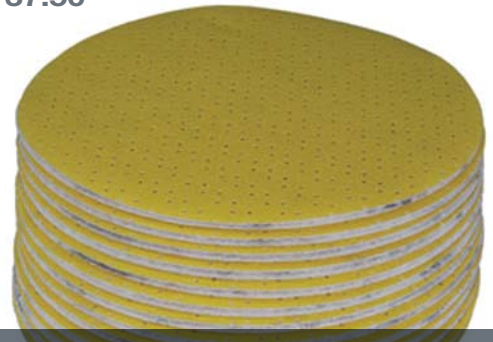

\$22.66 p/length

**NuLine™**

14mm – 4200mm x 175mm – Square profile

\$137.50

**Sanding Pads**

FLEX Top Quality European Velcro Sanding Discs  
Available in 120/150/180/220 GRIT

**CurveBoard™**

Coming Soon

\$1644.23

Or upgrade to  
telescopic handle  
(900-1500mm)  
for just **\$1870.28**

**Intex TapeTech  
Easy Box Kits**

**Includes:**

Quickfill Pump  
TapeTech Easy Box 175mm  
TapeTech Easy Box 250mm  
Flat Box Handle 865mm  
Both kits include BONUS Taping Tool

Flexi Stool Legs Low  
425 – 525mm **\$152.22**  
Flexi Stool Legs Medium  
550 – 800mm **\$164.27**  
Flexi Stool Legs High  
775 – 1100mm **\$187.24**

**Altech Flexi Stool**

Brief description inserted here