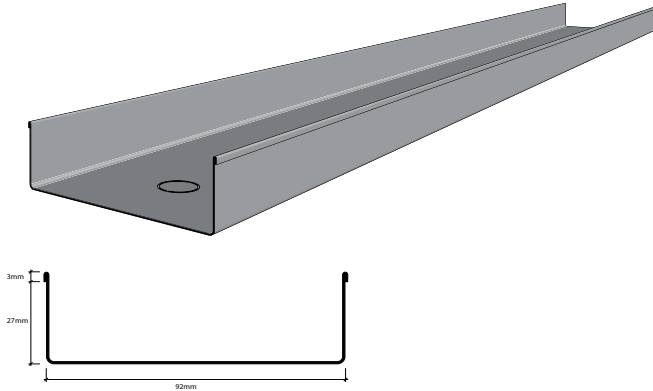

Silhouette™ is an external cladding system which opens up a whole new world of possibilities for creating a building's personality.

The Silhouette™ external cladding system:

- better engineered
- easier and quicker – thinner material to work with; self aligning
- simple to build with – uses same construction solutions as a standard weatherboard
- offers a new standard of finish – seamless, bold appearance
- lighter – ideal for transposables, extensions, general residential and battened out walls
- economical – no waste in laps; competitive price
- choice – 3 individual styles to choose from; additional custom design possible

CurveBoard™ is flexible plasterboard that allows bending to create curved internal walls and ceilings.

CurveBoard™ Plasterboard:

- provides flexibility and freedom to construct sharply contoured walls or ceilings
- allows bending to small radii
- has recessed edges on long edge to provide a continuous surface once flushed
- saves time and money on installation requiring curves
- lightweight and easy to install
- can be easily applied to timber or light-steel framing or masonry

RONDO®

Rondo Wall Track is now hemmed, making it a safer and stronger product. Rondo has added a safety hem of 3mm along the entire length of both edges of their standard Wall Track products.

- minimised exposure to sharp edges, reducing the likelihood of metal cut injuries when handled
- safe to handle and install without hindering construction speed or efficiency
- available in most of their standard sizes
- stronger and more rigid product